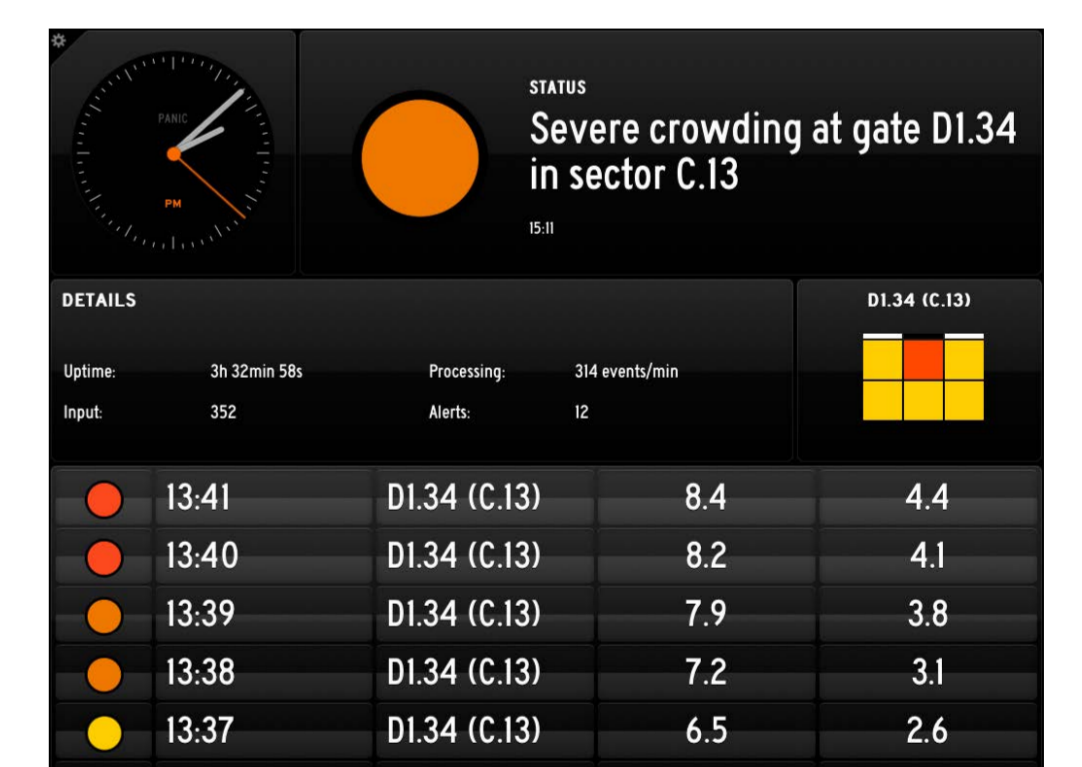

SAFEST

Event Patterns: Complex Event Processing and Alerting

1	1	4	4.5	9	8	7	3	1
1	2	4	6	10	9	7	5	2
2	4	4.5	6	11	8	6	4.5	4
0	2	4.5	5	10	9	8	7	1
1	1	1.5	3	3	3	2	1.5	0
1	0	1	2	3	4	2	1	1

1	2	3	3
3	4	4	5
1	3	5	6
1	2	3	4